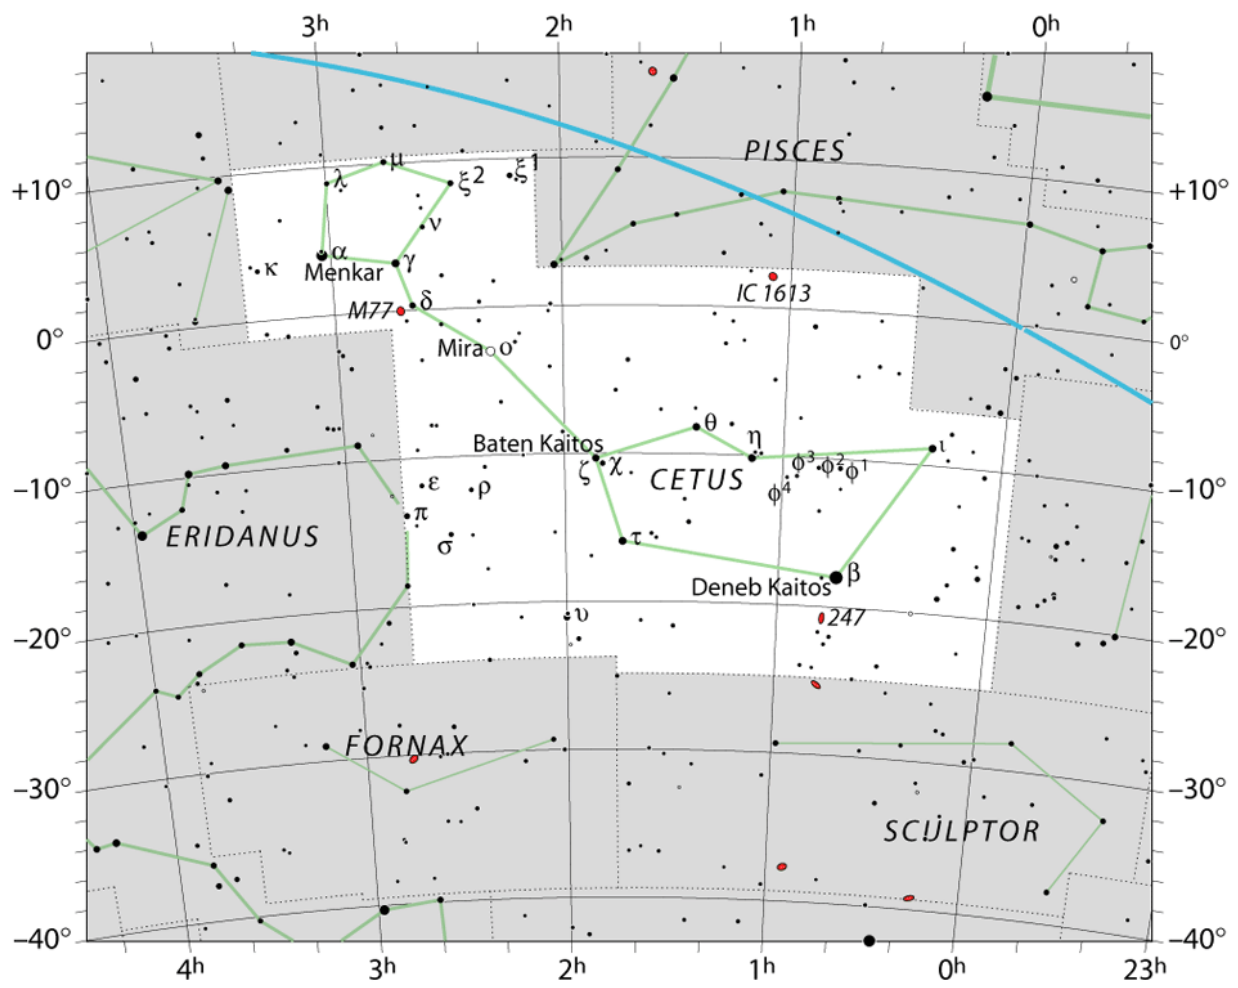

Het sterrenbeeld Cetus – Walvis

	Galaxy		Open star cluster		Globular cluster		Planetary nebula		Bright nebula		Star		Variable star
---	--------	---	-------------------	---	------------------	---	------------------	---	---------------	---	------	---	---------------