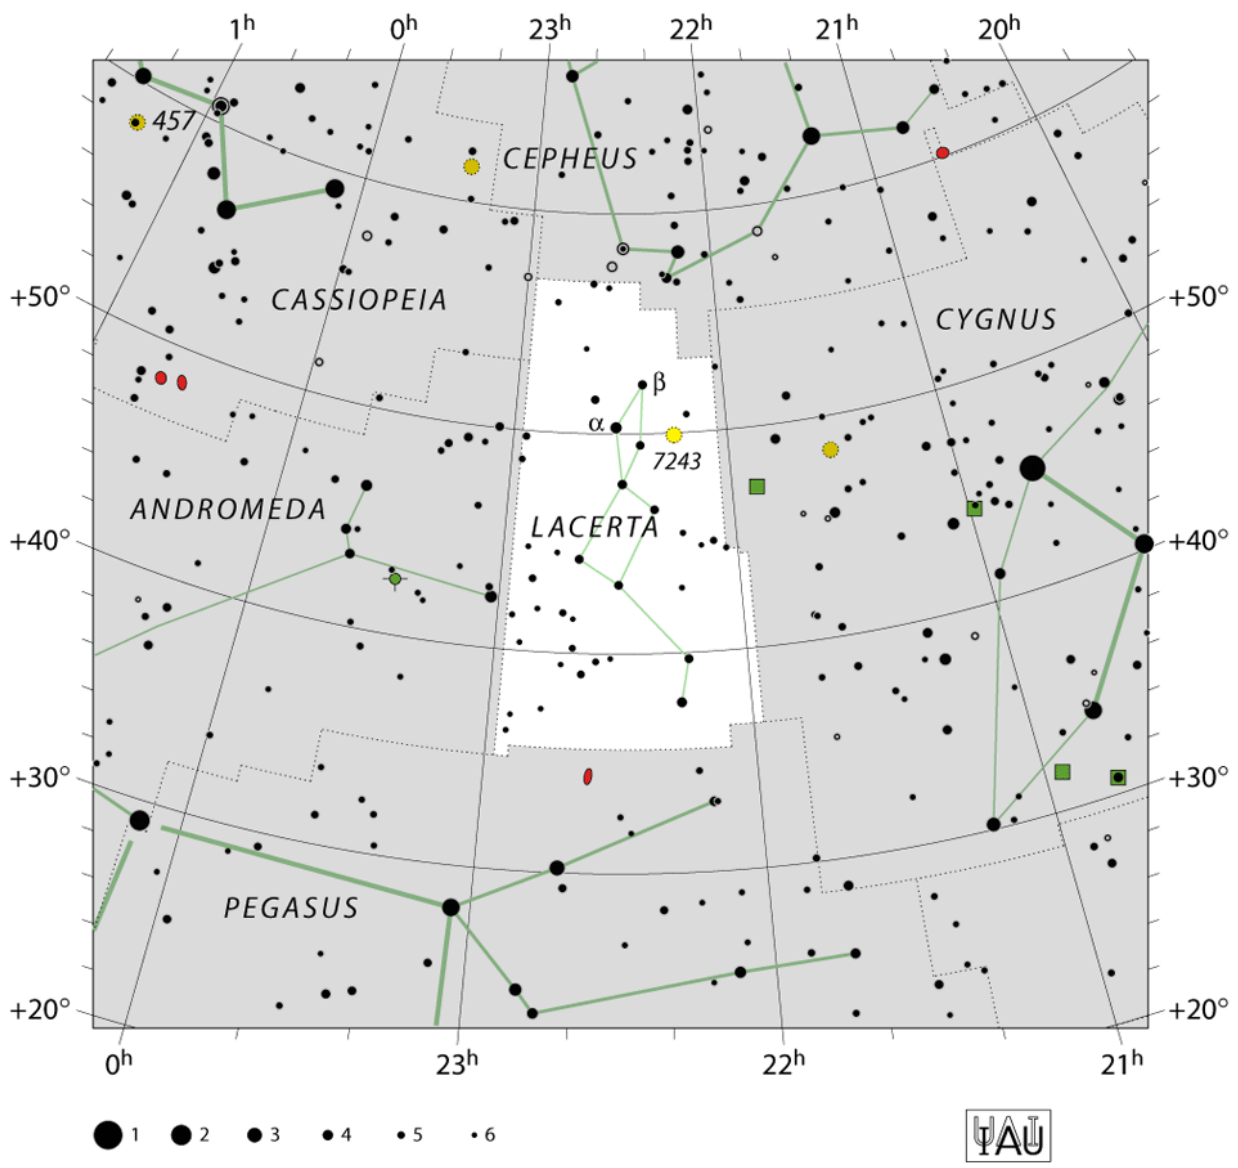

Het sterrenbeeld Lacerta – Hagedis

	Galaxy		Open star cluster		Globular cluster		Planetary nebula		Bright nebula		Star		Variable star
---	--------	---	-------------------	---	------------------	---	------------------	---	---------------	---	------	---	---------------