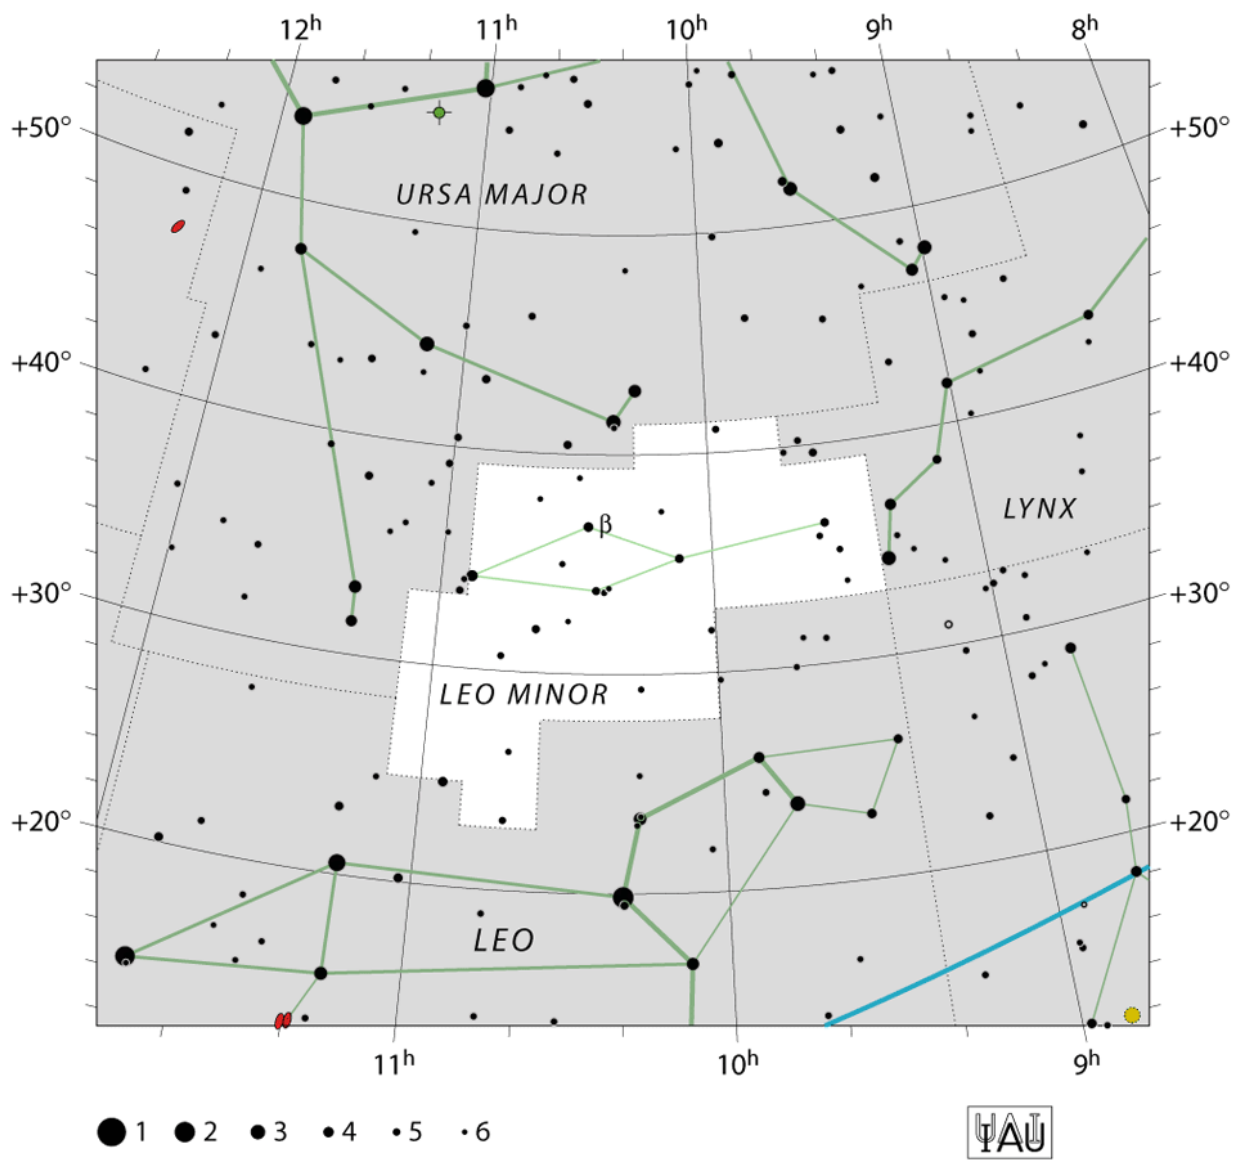

Het sterrenbeeld Leo Minor – Kleine Leeuw

	Galaxy		Open star cluster		Globular cluster		Planetary nebula		Bright nebula		Star		Variable star
---	--------	---	-------------------	---	------------------	---	------------------	---	---------------	---	------	---	---------------