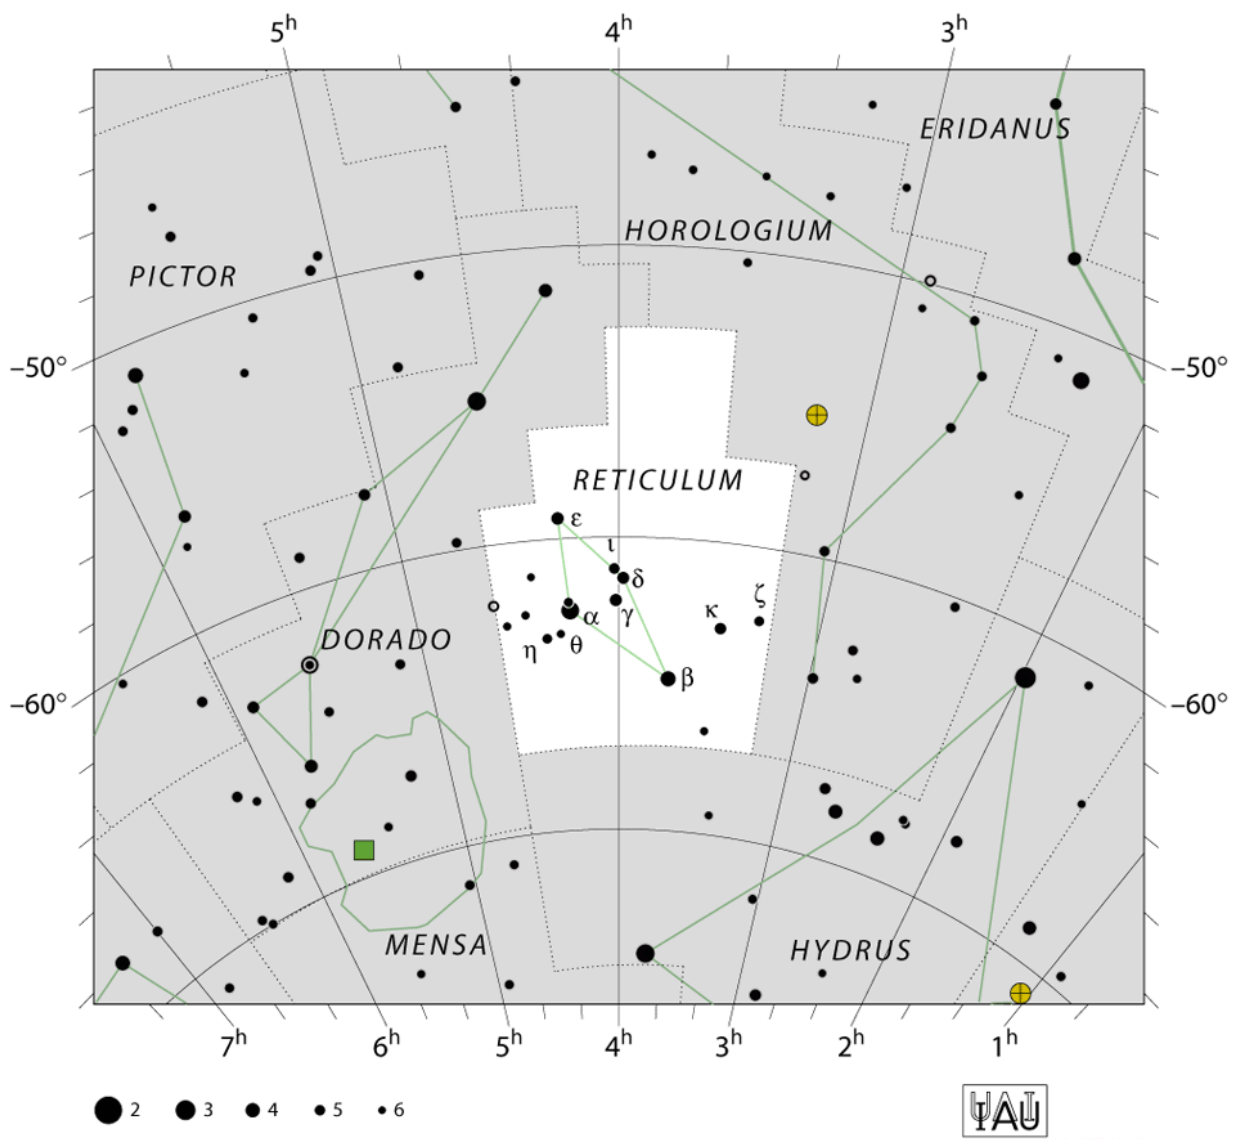

### Het sterrenbeeld Reticulum – Net

	Galaxy		Open star cluster		Globular cluster		Planetary nebula		Bright nebula		Star		Variable star
---	--------	---	-------------------	---	------------------	---	------------------	---	---------------	---	------	---	---------------